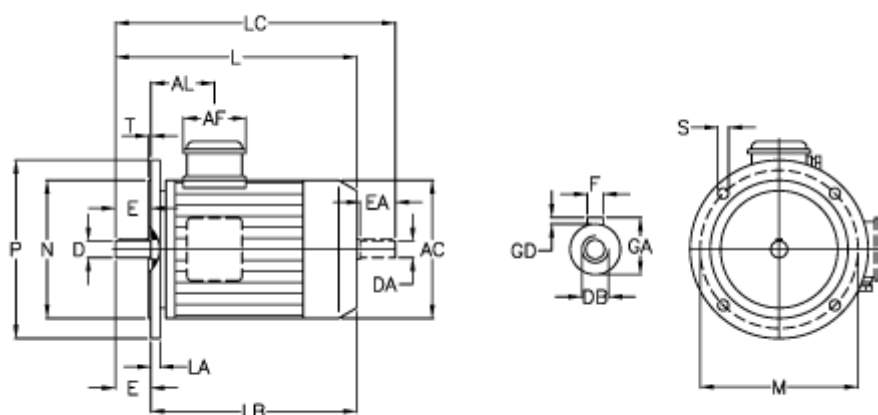

Data Sheet

Article number: 252300075214

Description: ICME IE3 Tree-phase motor TPE80A2-2 0,75KW
2800 rpm 230-400V 50HZ IP55 B5

Measures

A/F = 84	F = 6	N = 130
AC = 156	GA = 21.5	P = 200
AL = 85	GD = 6	S = 11.5
D = 19	L = 275	T = 3.5
DA = 19	LA = 12	
DB = M6	LB = 235	
E = 40	LC = 315	
EA = 40	M = 165	